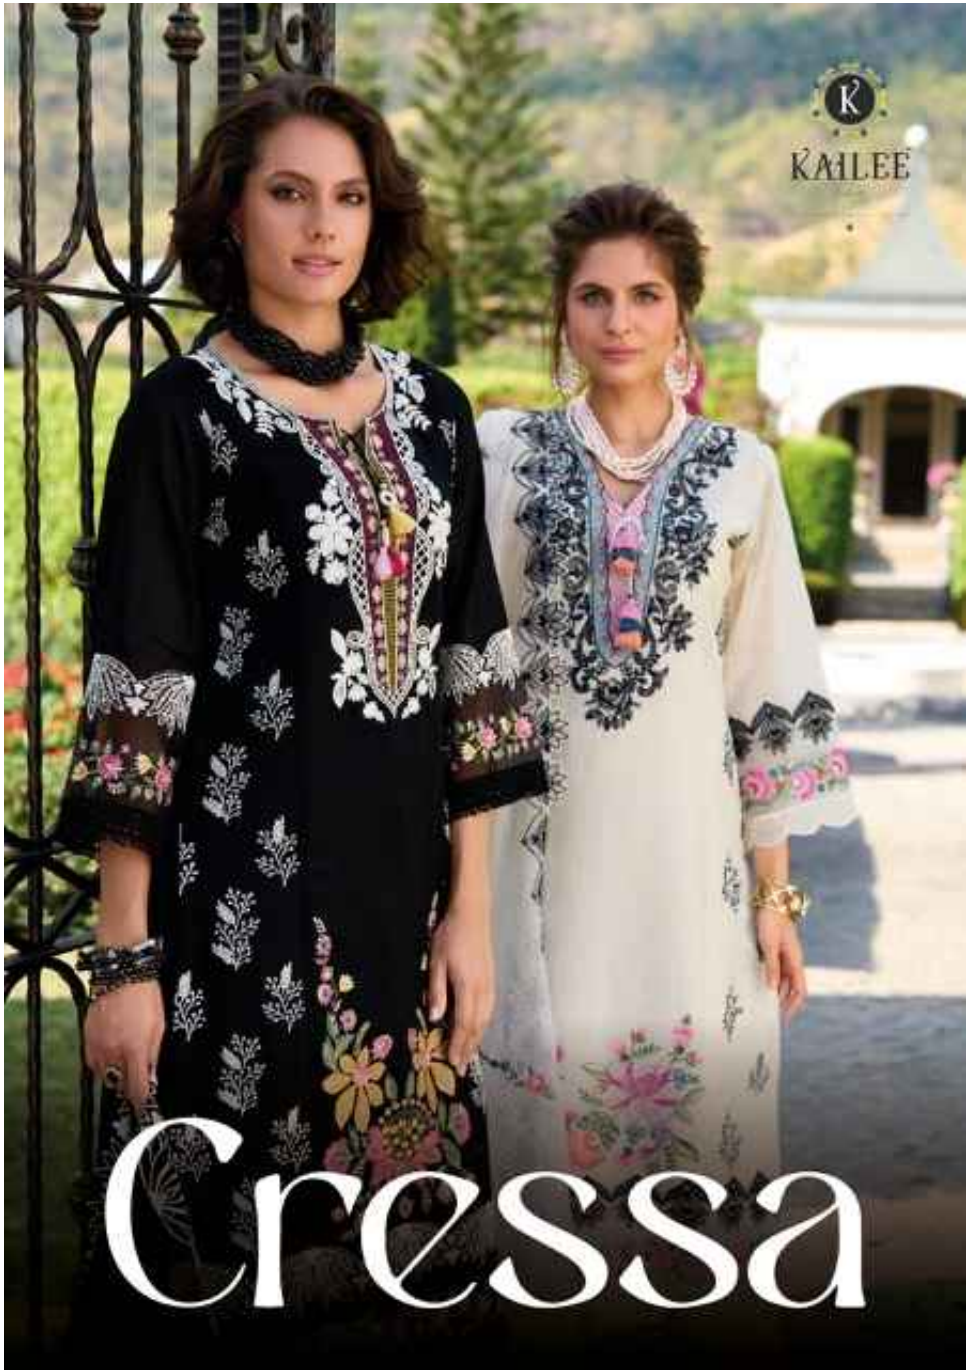

K
KAILLEE

Cressa

45001

45002

KAILEE
Fashion
LONDON LONDON MEXICO

Cressa

45002

K
KAILEE

This elegant purple and white printed suit is designed for the modern woman who values both style and sophistication

Style and sophistication

KAILEE

K
KAILEE

Cressa