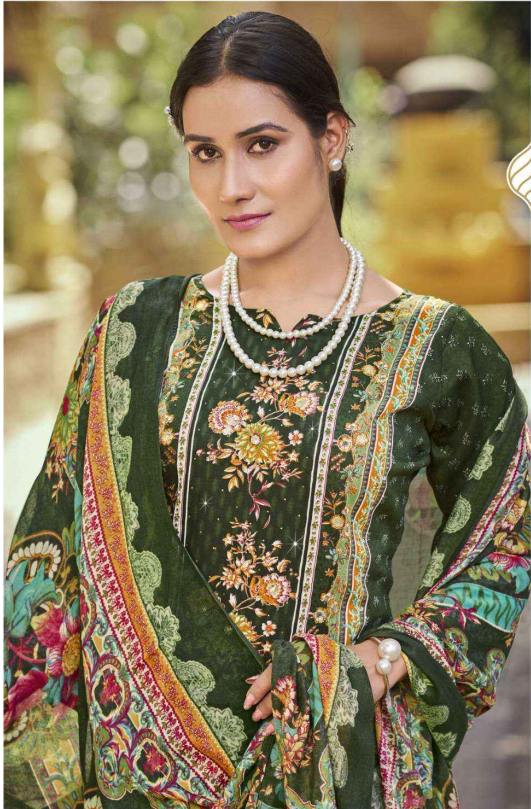

SOMETHING SPECIAL FOR YOU